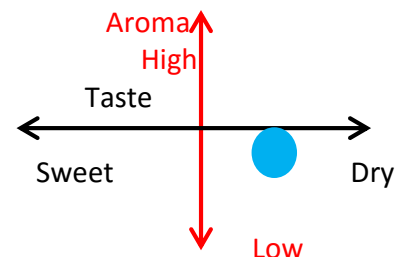

Comments on product features, popularity at overseas food fairs and in importing countries.

With SMV (Sake Meter Value) of 3.0, this **light dry** sake is very **refreshing**. You will never get bored of this light and well-balanced sake with mild flavor. This is the **traditional**, authentic-styled sake among products of Shirakawa Meijo.